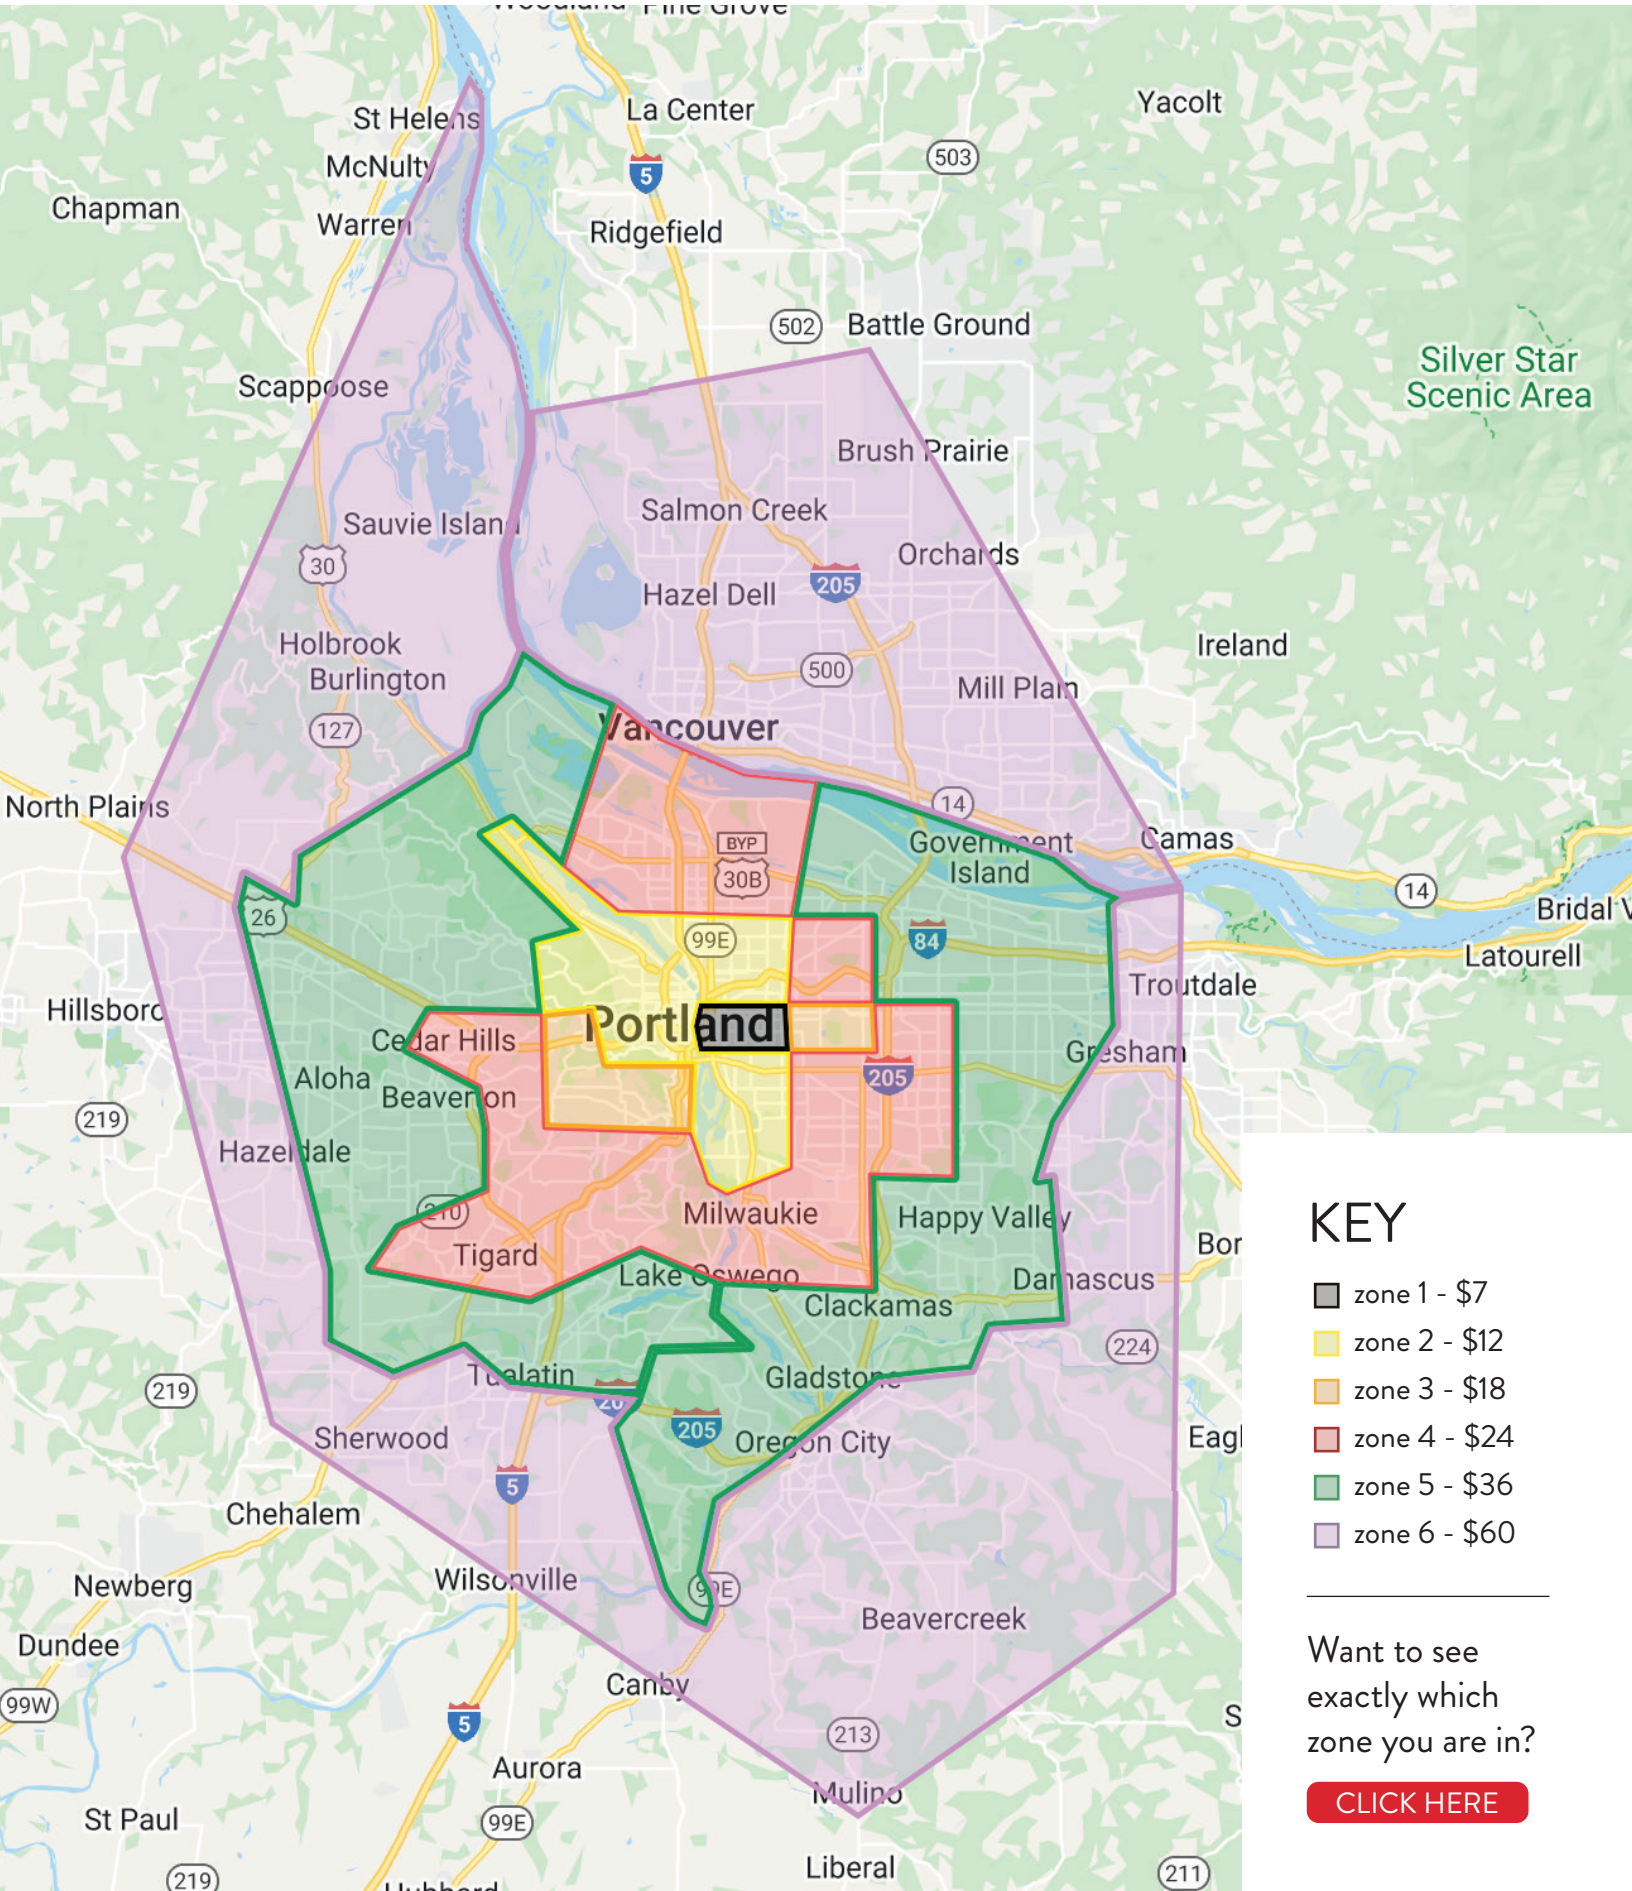

ELEPHANTS DELICATESSEN DELIVERY ZONES

Please call us at 503.937.1099 for all deliveries outside these zones.

KEY

- zone 1 - \$7
- zone 2 - \$12
- zone 3 - \$18
- zone 4 - \$24
- zone 5 - \$36
- zone 6 - \$60

Want to see exactly which zone you are in?

[CLICK HERE](#)