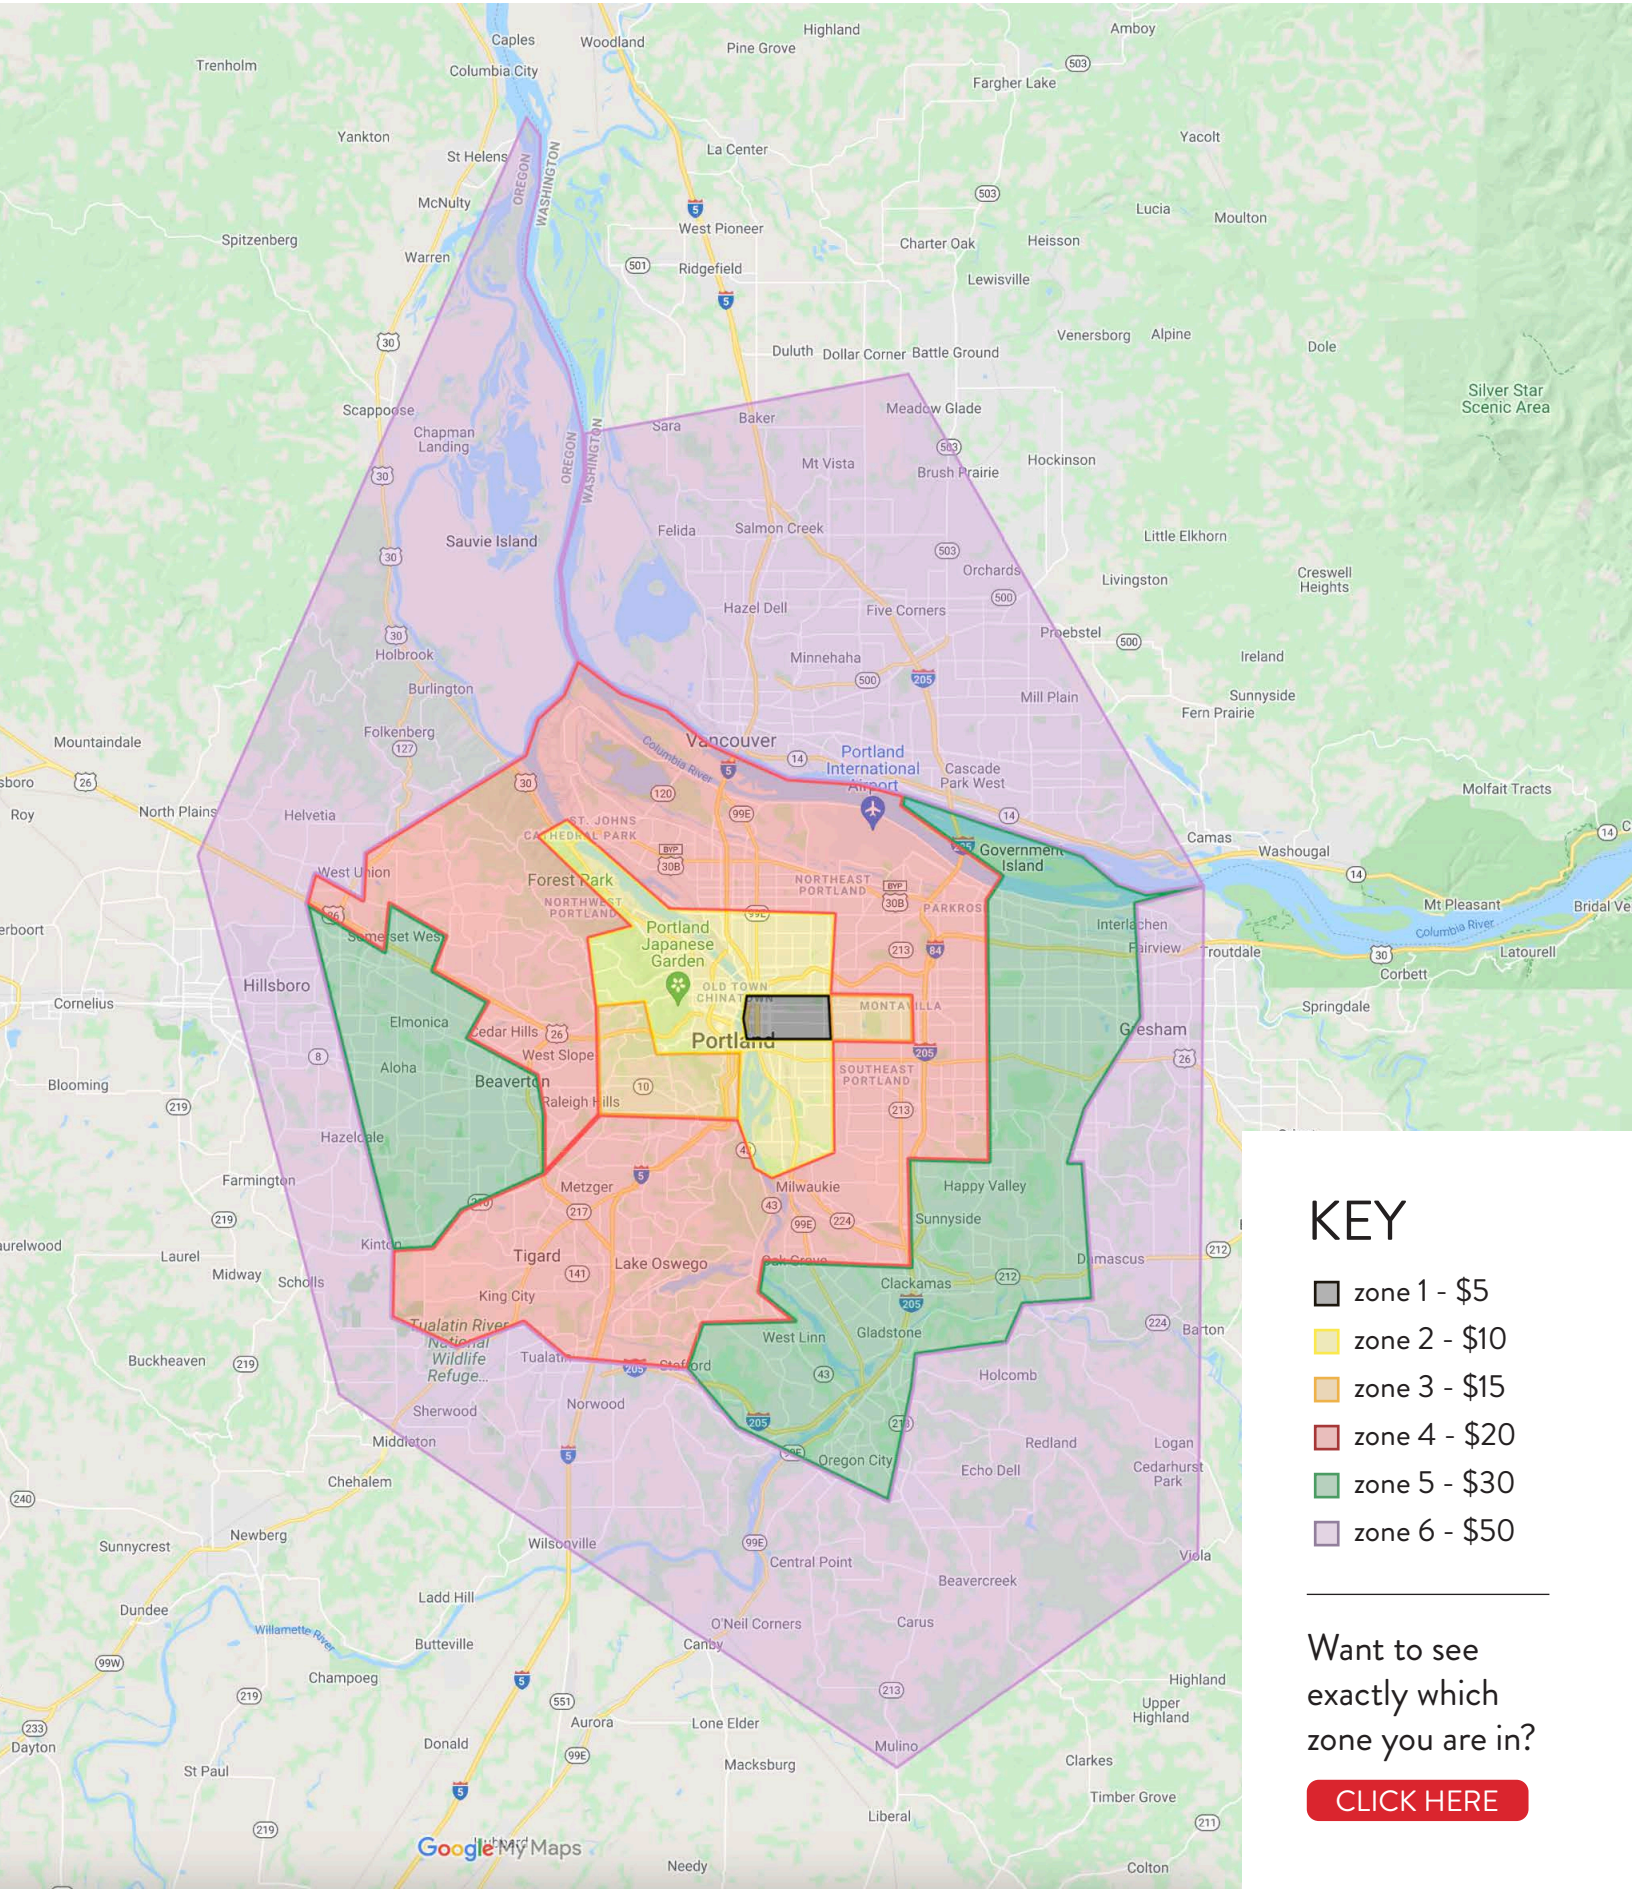

# ELEPHANTS DELICATESSEN DELIVERY ZONES

Please call us at 503.937.1099 for all deliveries outside these zones.

## KEY

- zone 1 - \$5
- zone 2 - \$10
- zone 3 - \$15
- zone 4 - \$20
- zone 5 - \$30
- zone 6 - \$50

Want to see exactly which zone you are in?

[CLICK HERE](#)